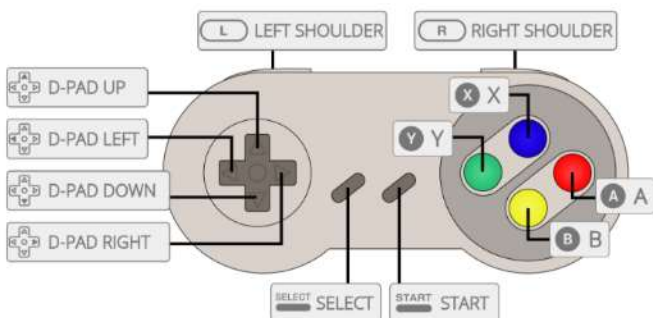

Hotkeys	Action
Select+Start	Exit
Select+Right Shoulder	Save
Select+Left Shoulder	Load
Select+Right	Input State Slot Increase
Select+Left	Input State Slot Decrease
Select+X	RGUI Menu
Select+B	Reset

Hotkeys	Action
Select+Start	Exit
Select+Right Shoulder	Save
Select+Left Shoulder	Load
Select+Right	Input State Slot Increase
Select+Left	Input State Slot Decrease
Select+X	RGUI Menu
Select+B	Reset